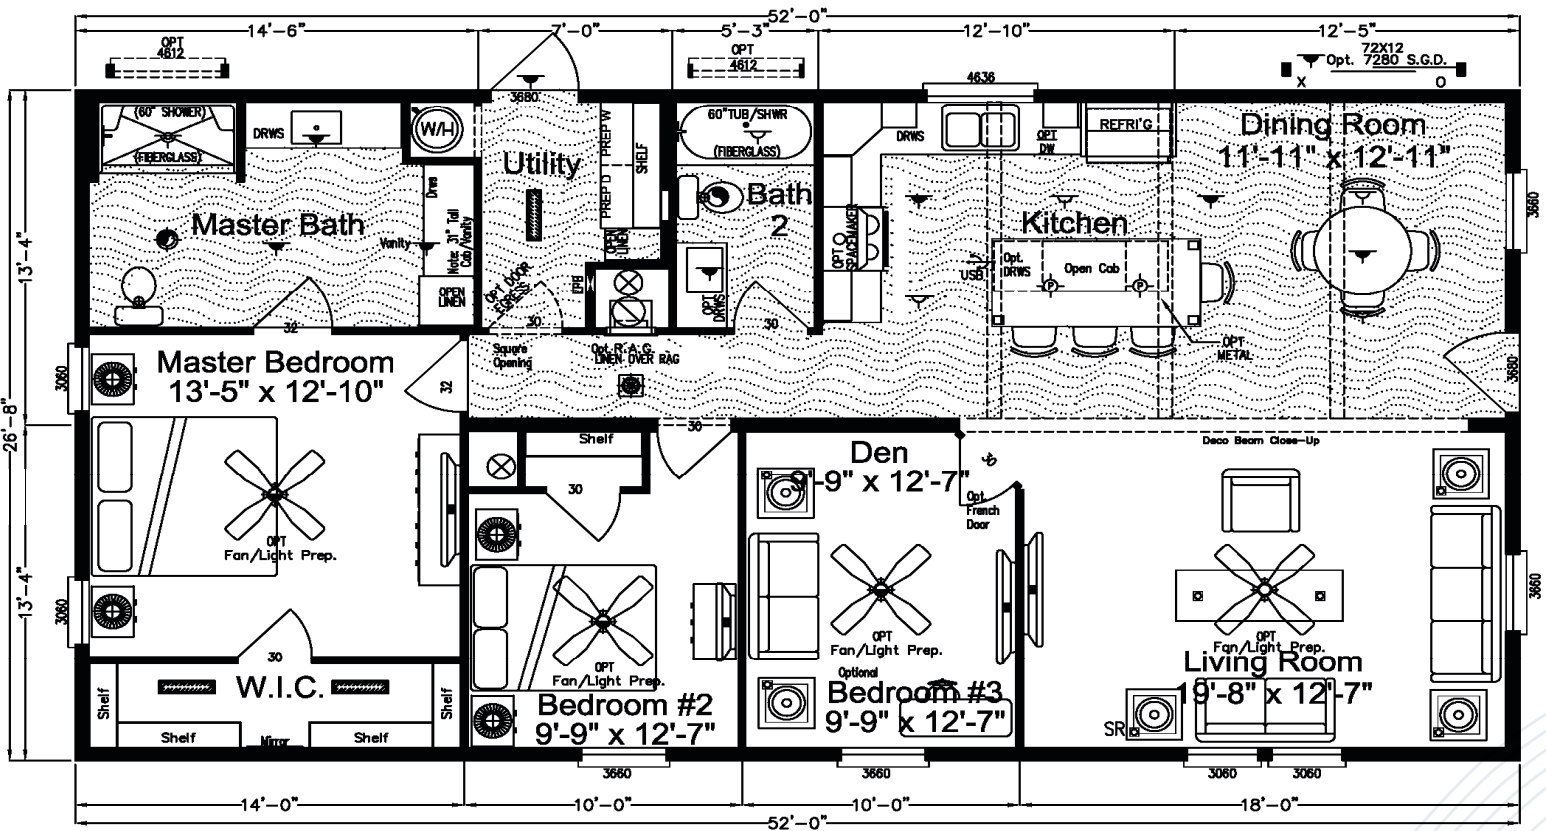

## Home Features

1,393 Sq. Ft. | 2 Bedrooms/2 Bathroom | Palm Harbor  
Master Suite w/ Walk-In Closet | Island Kitchen | Eat-In Dining Room

SEA  MEADOW

561.732.1050 | SEAMEADOWFL.COM  
4290 Royal Manor Blvd., Boynton Beach, FL 33436